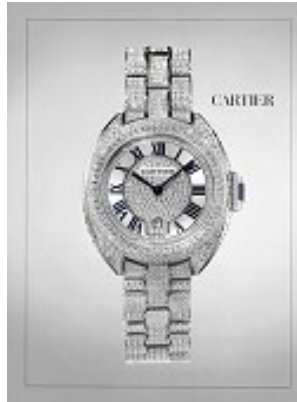

Timothy Biel

sets and props - still life

HalleyResources

www.halleyresources.com
telephone: 212 206 0901
info@halleyresources.com